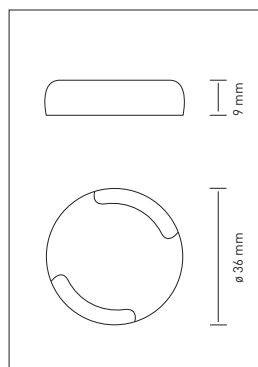

F-23

Gehäuse Housing	Polycarbonat Polycarbonate
Befestigung Mounting	Schrauben Screw
Lichtquelle Light source	6 SMD LED, warm- oder kaltweiß, rot, blau, grün 6 SMD LED, warm- or coolwhite, red, blue, green
Schalter Switch	nein no
Dimmbar Dimmable	nein no
Klasse Class	VF III
Besonderheiten Features	
Energy Efficiency	A++
Artikelnr. Part Number	

Farben | Colors

Technische Daten | Technical Data

Typ	Switch	Housing Color	Order No.
F-23 LED 0,5 Watt Surface mount			
F-23 10-30 Volt/DC LED coolwhite	No	clear	7930
F-23 10-30 Volt/DC LED warmwhite	No	clear	7931
F-23 10-30 Volt/DC LED red	No	clear	7932
F-23 10-30 Volt/DC LED blue	No	clear	7933
F-23 10-30 Volt/DC LED green	No	clear	7934
F-23 Wallwasher 10-30 Volt/DC LED coolwhite	No	white	7935
F-23 Wallwasher 10-30 Volt/DC LED coolwhite	No	black	7940
F-23 Wallwasher 10-30 Volt/DC LED coolwhite	No	chrome	7945
F-23 Wallwasher 10-30 Volt/DC LED warmwhite	No	white	7936
F-23 Wallwasher 10-30 Volt/DC LED warmwhite	No	black	7941
F-23 Wallwasher 10-30 Volt/DC LED warmwhite	No	chrome	7946
F-23 Wallwasher 10-30 Volt/DC LED red	No	white	7937
F-23 Wallwasher 10-30 Volt/DC LED red	No	black	7942
F-23 Wallwasher 10-30 Volt/DC LED red	No	chrome	7947
F-23 Wallwasher 10-30 Volt/DC LED blue	No	white	7938
F-23 Wallwasher 10-30 Volt/DC LED blue	No	black	7943
F-23 Wallwasher 10-30 Volt/DC LED blue	No	chrome	7948
F-23 Wallwasher 10-30 Volt/DC LED green	No	white	7939
F-23 Wallwasher 10-30 Volt/DC LED green	No	black	7944
F-23 Wallwasher 10-30 Volt/DC LED green	No	chrome	7949