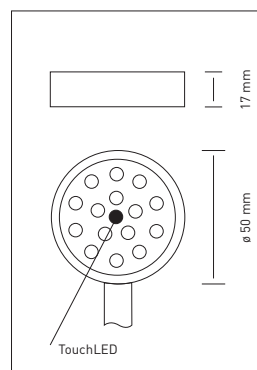

# F-4 TASK-LIGHT

Gehäuse   Housing	Aluminium, Stahl   Aluminum, Steel
Befestigung   Mounting	Schrauben   Screw
Lichtquelle   Light source	15x 5 mm LED kaltweiß   coolwhite, 1x 5 mm LED rot   red
Schalter   Switch	ja, per TouchLED   yes, via TouchLED
Dimmbar   Dimmable	nein   no
Klasse   Class	
Besonderheiten   Features	M=300 mm, L=500 mm
Energy Efficiency	
Artikelnr.   Part Number	

### Technische Daten | Technical Data

Voltage <b>10-30</b>	Watt <b>2</b>	Φ-Lm <b>85</b>	<b>IP50</b>

Typ	Switch	Housing Color	Order No.
<b>F-4 TASK LIGHT TouchLED 2 Watt Surface mount</b>			
F-4 M 10-30 Volt/DC coolwhite/red	TouchLED	black	6267
F-4 M-BH 10-30 Volt/DC coolwhite/red	TouchLED	black	6272
F-4 L 10-30 Volt/DC coolwhite/red	TouchLED	black	6481
F-4 L-BH 10-30 Volt/DC coolwhite/red	TouchLED	black	6275