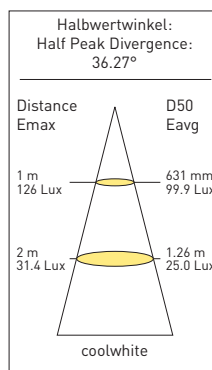

# F-4 TASK-LIGHT

Gehäuse   Housing	Aluminium, Stahl   Aluminum, Steel
Befestigung   Mounting	Schrauben   Screw
Lichtquelle   Light source	15x 5 mm LED kaltweiß   coolwhite, 1x 5 mm LED rot   red
Schalter   Switch	ja, per TouchLED   yes, via TouchLED
Dimmbar   Dimmable	nein   no
Klasse   Class	
Besonderheiten   Features	M=300 mm, L=500 mm
Energy Efficiency	
Artikelnr.   Part Number	

### Technische Daten | Technical Data

Voltage <b>10-30</b>	Watt <b>2</b>	Φ-Lm <b>85</b>	<b>IP50</b>

Typ	Switch	Housing Color	Order No.
<b>F-4 TASK LIGHT TouchLED 2 Watt Surface mount</b>			
F-4 M 10-30 Volt/DC coolwhite/red	TouchLED	black	6267
F-4 M-BH 10-30 Volt/DC coolwhite/red	TouchLED	black	6272
F-4 L 10-30 Volt/DC coolwhite/red	TouchLED	black	6481
F-4 L-BH 10-30 Volt/DC coolwhite/red	TouchLED	black	6275